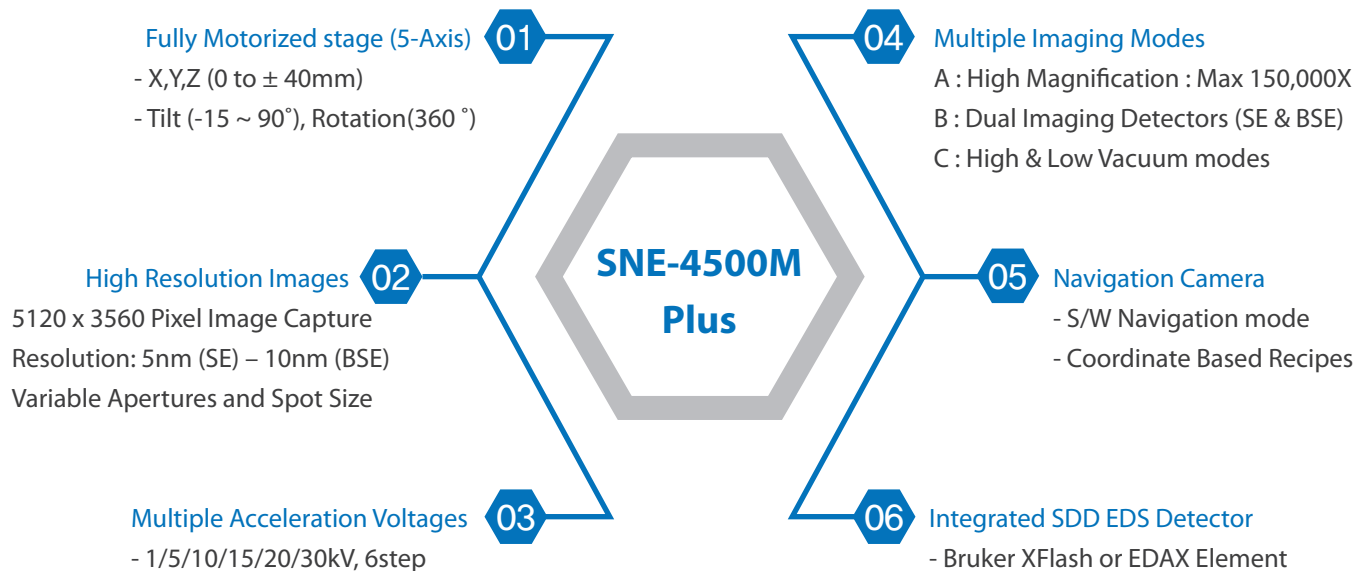

THE NEXT Tabletop-SEM

SNE-4500M Plus

Introducing a new Tabletop SEM
with the most advanced specifications and best performance.

THE NEXT Tabletop-SEM SNE-4500M Plus

South Korea-Headquarter
 111, Saneop-ro 155beon-gil, Gwonseon-gu, Suwon,
 South Korea 16648
 Tel: +82-31-215-7341 Fax: +82-31-215-7343
 Email:sales@seceng.co.kr
 www.seceng.co.kr/eng