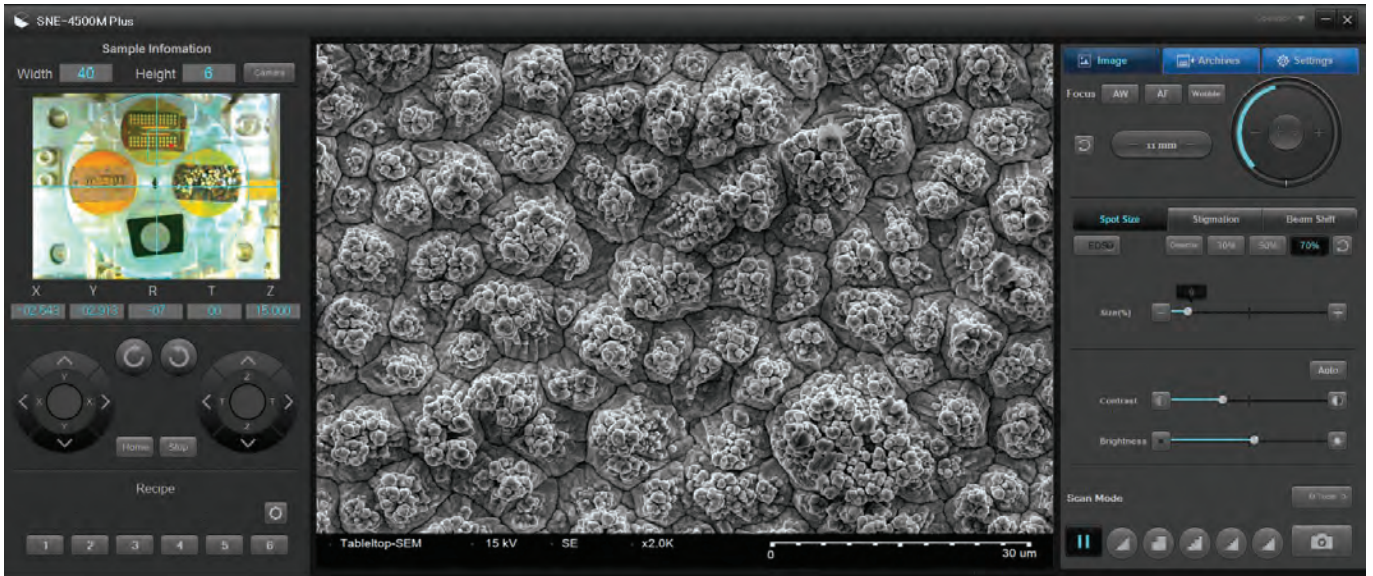

THE NEXT Tabletop-SEM

SNE-4500M Plus

Introducing a new Tabletop SEM
with the most advanced specifications and best performance.

THE NEXT Tabletop-SEM SNE-4500M Plus

South Korea-Headquarter
 111, Saneop-ro 155beon-gil, Gwonseon-gu, Suwon,
 South Korea 16648
 Tel: +82-31-215-7341 Fax: +82-31-215-7343
 Email:sales@seceng.co.kr
 www.seceng.co.kr/eng